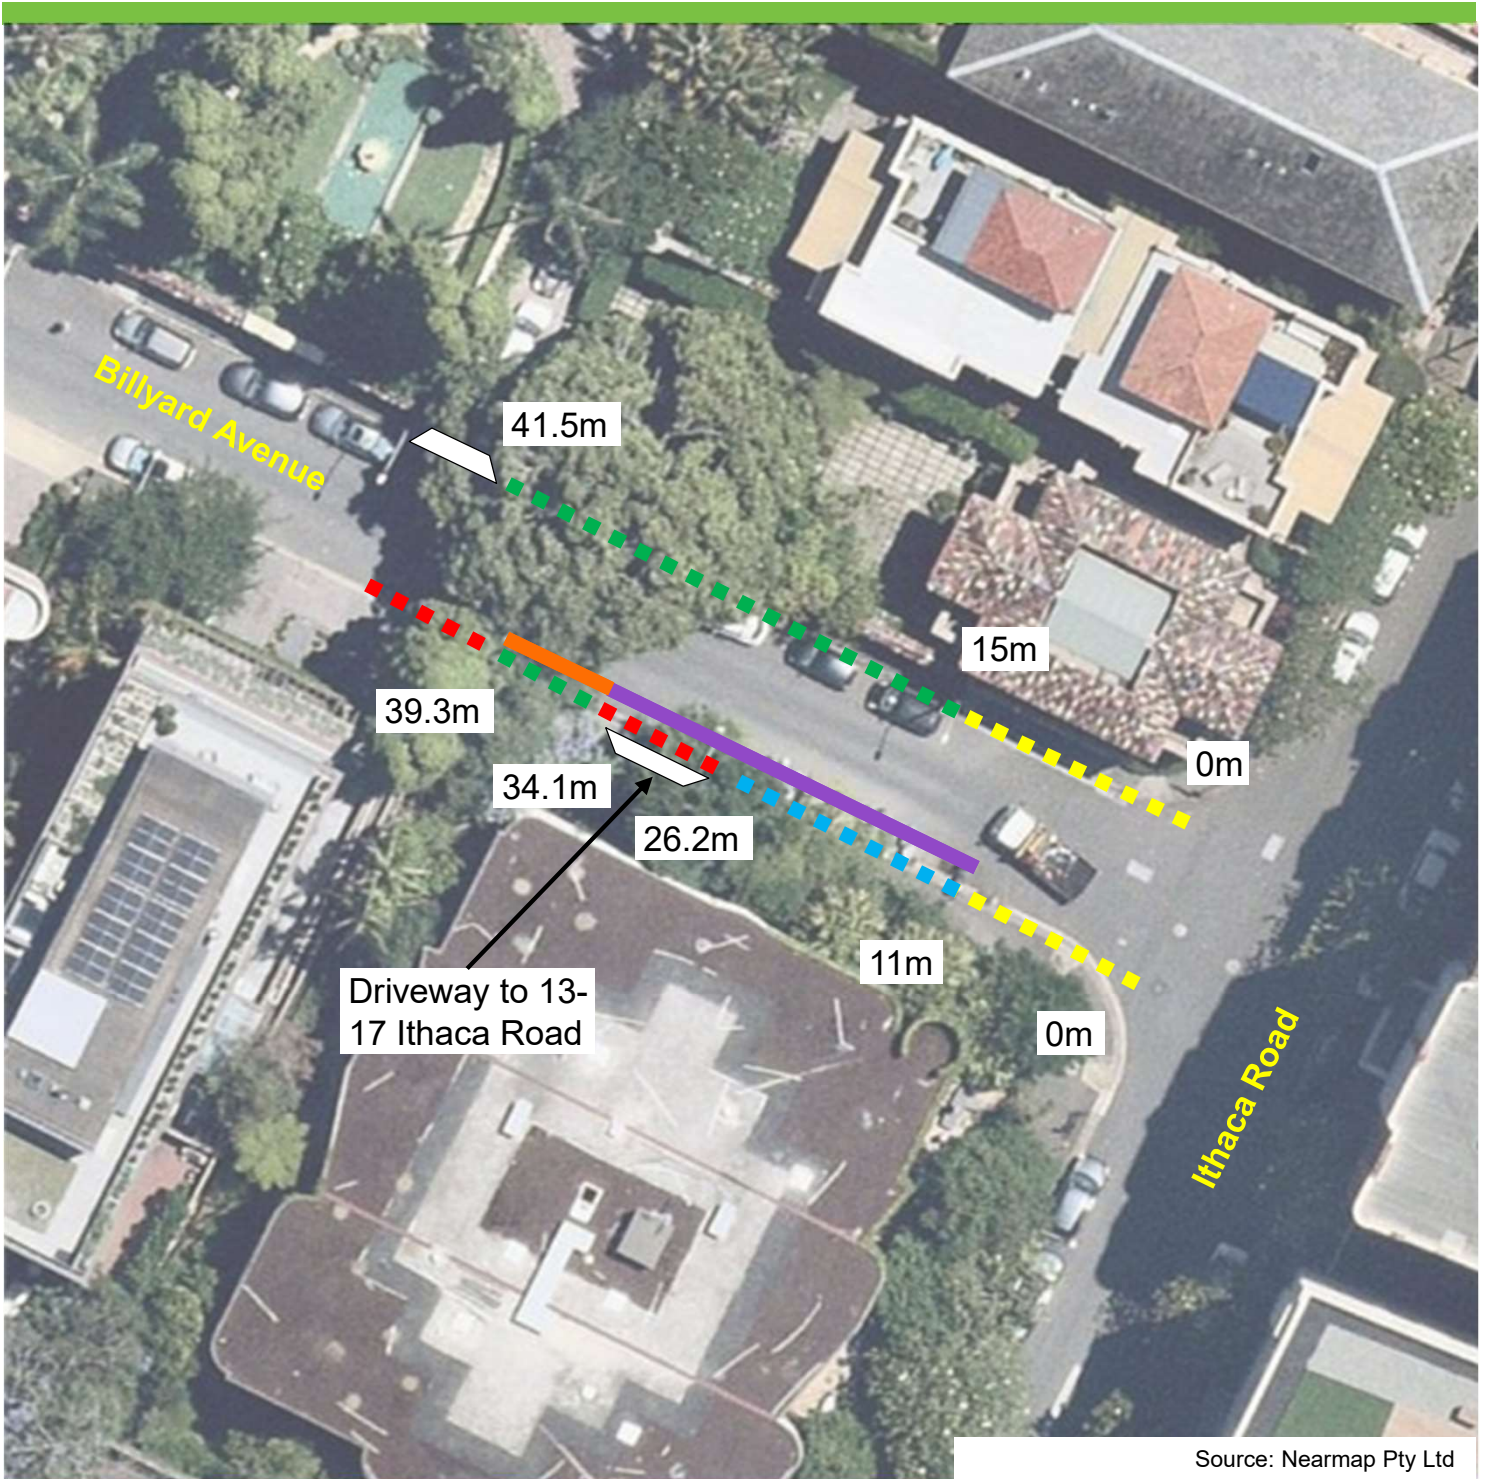

Billyard Avenue, Elizabeth Bay Proposed Works Zone

Source: Nearmap Pty Ltd

Existing

- ■ ■ "No Stopping"
- ■ ■ "No Parking"
- ■ ■ "1P 8am-10pm Authorised Residents Vehicles Excepted Area 19"
- ■ ■ "P Motor Bikes Only"

Proposed

- "Works Zone 7.30am-5.30pm Mon-Fri, 7.30am-3.30pm Sat / 1P Permit Holders Excepted Area 19 Other Times"

Proposed

- "Works Zone 7.30am-5.30pm Mon-Fri, 7.30am-3.30pm Sat / P Motor Bikes Only Other Times"